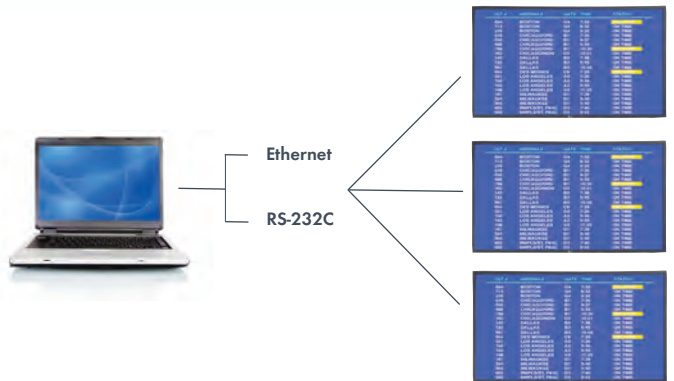

REMOTE CONTROL USING LAN OR RS-232C

- RJ45 and RS-232C jacks provide the communication interface between the set and external equipment.
- With LAN or RS-232C, functions can be executed at a distance with ease by using a remote control to manage the power on/off, color calibration, aspect ratio, etc...
- LAN control provides a convenient way to manage multiple monitors from a single control center.