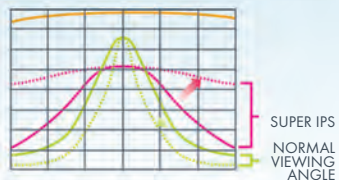

SPLIT ZOOM (SELF VIDEO WALL)

VIDEO WALL CONTROL

The content for each monitor can be easily controlled by selecting the video source per unit.

FEATURES

HIGH BRIGHTNESS, CLEAR CONTRAST RATIO (700 nits, 10,000:1)

The M4224C sets a new standard in video performance with a brightness of 700 cd/m² and a high contrast ratio of 10,000:1 which surpasses standard monitors.

VIEWING ANGLE AND LIFE EXPECTANCY ENHANCED IN PORTRAIT MODE

- 178° (H)/178° (V) viewing angles
- Panel life 50,000 hours (approx.) to half brightness

SUPER IPS

Technology that delivers ultra-wide viewing angles. Ideal for situations where screens are positioned at different angles.

REMOTE CONTROL USING LAN OR RS-232C

- RJ45 and RS-232C jacks provide the communication interface between the set and external equipment.
- With LAN or RS-232C, functions can be executed at a distance with ease by using a remote control to manage the power on/off, color calibration, aspect ratio, etc...
- LAN control provides a convenient way to manage multiple monitors from a single control center.