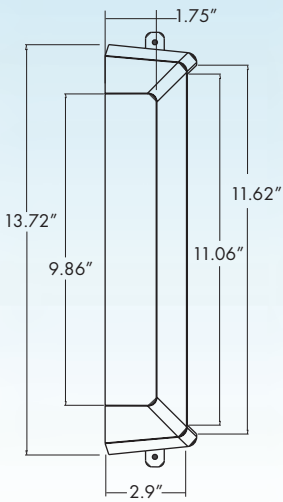

DIMENSIONS

HIDDEN SPEAKERS SP0000K (optional)

HIDDEN SPEAKERS SP0000K (optional)
 Dimensions (WxHxD) 2.9" x 13.7" x 2.2" each
 Weight 1.7 lbs (0.85 lbs x 2)
 10 Watts

Stand ST0000K (optional)
 Dimensions (WxHxD) 2.6" x 10.1" x 7.3"
 Weight 2.8 lbs (1.4 lbs x 2)