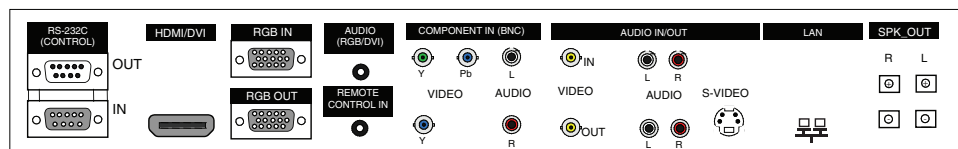

REAR JACK PANEL