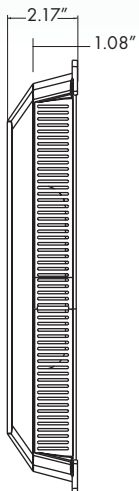

MENU CONVENIENCES

DISPLAY INFORMATION

Adjust Set ID and check Serial Number and Software Version.

BACKLIGHT CONTROL

Controls the brightness of the screen by adjusting the LCD panel brightness. The result would be an increase in energy savings if brightness is reduced.

DIMENSIONS

HIDDEN SPEAKERS SP0000K (optional)

HIDDEN SPEAKERS SP0000K (optional)
 Dimensions (WxHxD) 2.9" x 13.7" x 2.2" each
 Weight 1.7 lbs (0.85 lbs x 2)
 10 Watts

Stand ST0000K (optional)
 Dimensions (WxHxD) 2.6" x 10.1" x 7.3"
 Weight 2.8 lbs (1.4 lbs x 2)

REAR JACK PANEL

SPECIFICATIONS

PANEL

| | |
|-----------------------|---|
| LCD Panel Type | 42" |
| Display Area | 42.0" diagonal |
| Aspect Ratio | 16 : 9 |
| Native Resolution | 1920 x 1080 (WUXGA) |
| Pixels (H x V x 3) | 6,220,800 |
| Brightness | 700 cd/m2 |
| Contrast Ratio | 3,000:1 (DCR) |
| Viewing Angle (H x V) | 178° x 178° |
| Super IPS | Yes |
| Color Depth | 10.6 Billion |
| Response Time | 9 ms (G to G) |
| Surface Treatment | Hard Coating (3H) Anti-glare |
| MTBF | 50,000 Hr. (Minimum) Portrait & Landscape |

CABINET

| | |
|--|-----------------------|
| Monitor Dimensions (W×H×D) | 38.1" x 22.0" x 5.0" |
| Monitor Weight (W×H×D) | 41.2 lbs |
| Monitor Dimensions w/opt. stand (W×H×D) | 38.1" x 25.0" x 10.2" |
| Weight w/opt. stand | 44.1 lbs |
| Monitor w/opt. stand and opt. speakers (W×H×D) | 38.1" x 25.0" x 10.2" |
| Weight w/opt. stand and opt. speakers | 45.8 lbs |
| Packaging (W×H×D) | 38.1" x 22.1" x 4.9" |
| Weight with Packaging | 48.0 lbs |
| Color | Black/Silver |
| VESA™ Standard Mount Interface | 600mm x 400mm |