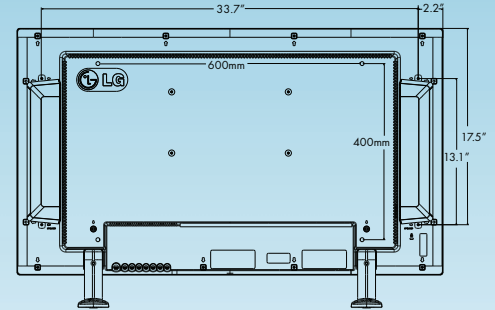

DIMENSIONS

HIDDEN SPEAKERS SP0000K (optional)

HIDDEN SPEAKERS SP0000K (optional)
 Dimensions (WxHxD) 2.9" x 13.7" x 2.2" each
 Weight 1.7 lbs (0.85 lbs x 2)
 10 Watts

Stand ST0000K (optional)
 Dimensions (WxHxD) 2.6" x 10.1" x 7.3"
 Weight 2.8 lbs (1.4 lbs x 2)