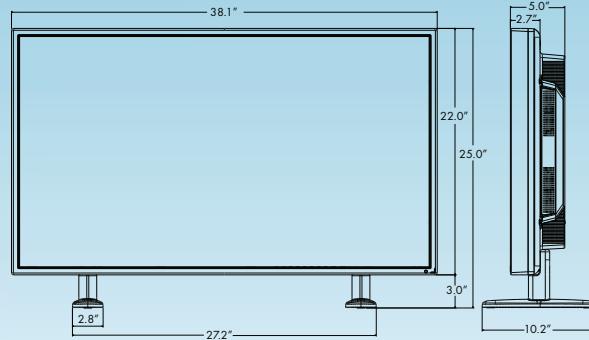

DIMENSIONS

HIDDEN SPEAKERS SP0000K (optional)

HIDDEN SPEAKERS SP0000K (optional)
 Dimensions (WxHxD) 2.9" x 13.7" x 2.2" each
 Weight 1.7 lbs (0.85 lbs x 2)
 10 Watts

Stand ST0000K (optional)
 Dimensions (WxHxD) 2.6" x 10.1" x 7.3"
 Weight 2.8 lbs (1.4 lbs x 2)