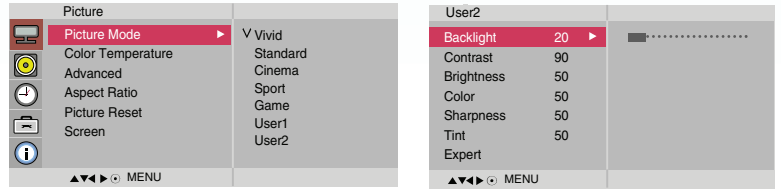

MENU CONVENIENCES

DISPLAY INFORMATION

Adjust Set ID and check Serial Number and Software Version.

BACKLIGHT CONTROL

Controls the brightness of the screen by adjusting the LCD panel brightness. The result would be an increase in energy savings if brightness is reduced.